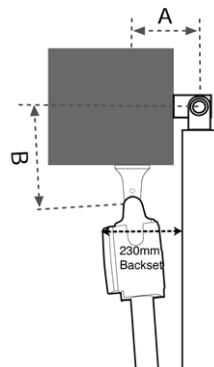

Specifications

- 12V DC operation
- Input voltage: 240V AC
- Max gate wing width: 3.5m
- Rated gate wing weight: 200kg
- Minimum column width: 19cm
- Pulling force: 250N
- IP rating: 44
- Band 433.92MHz AM radio high security rolling code with peak detect

Automatic Variable Closing Settings

Setting allows delayed automatic closure for dual leaf interlocking gate.

Adjustable Force Setting

Allows you to tailor the gate's force to environmental conditions.

Hold-open mode

Warranty:

The MGL400 comes with a two year warranty.

A=19cm B=19cm = ~90°		A						
		14cm	16cm	18cm	20cm	22cm	24cm	26cm
B	14cm	105°	120°	125°	111°	105°	99°	95°
	16cm	103°	118°	113°	102°	98°	94°	90°
	18cm	103°	115°	105°	97°	93°	90°	
	20cm	109°	103°	95°	90°	85°		
	22cm	106°	95°	90°				
	24cm	95°						